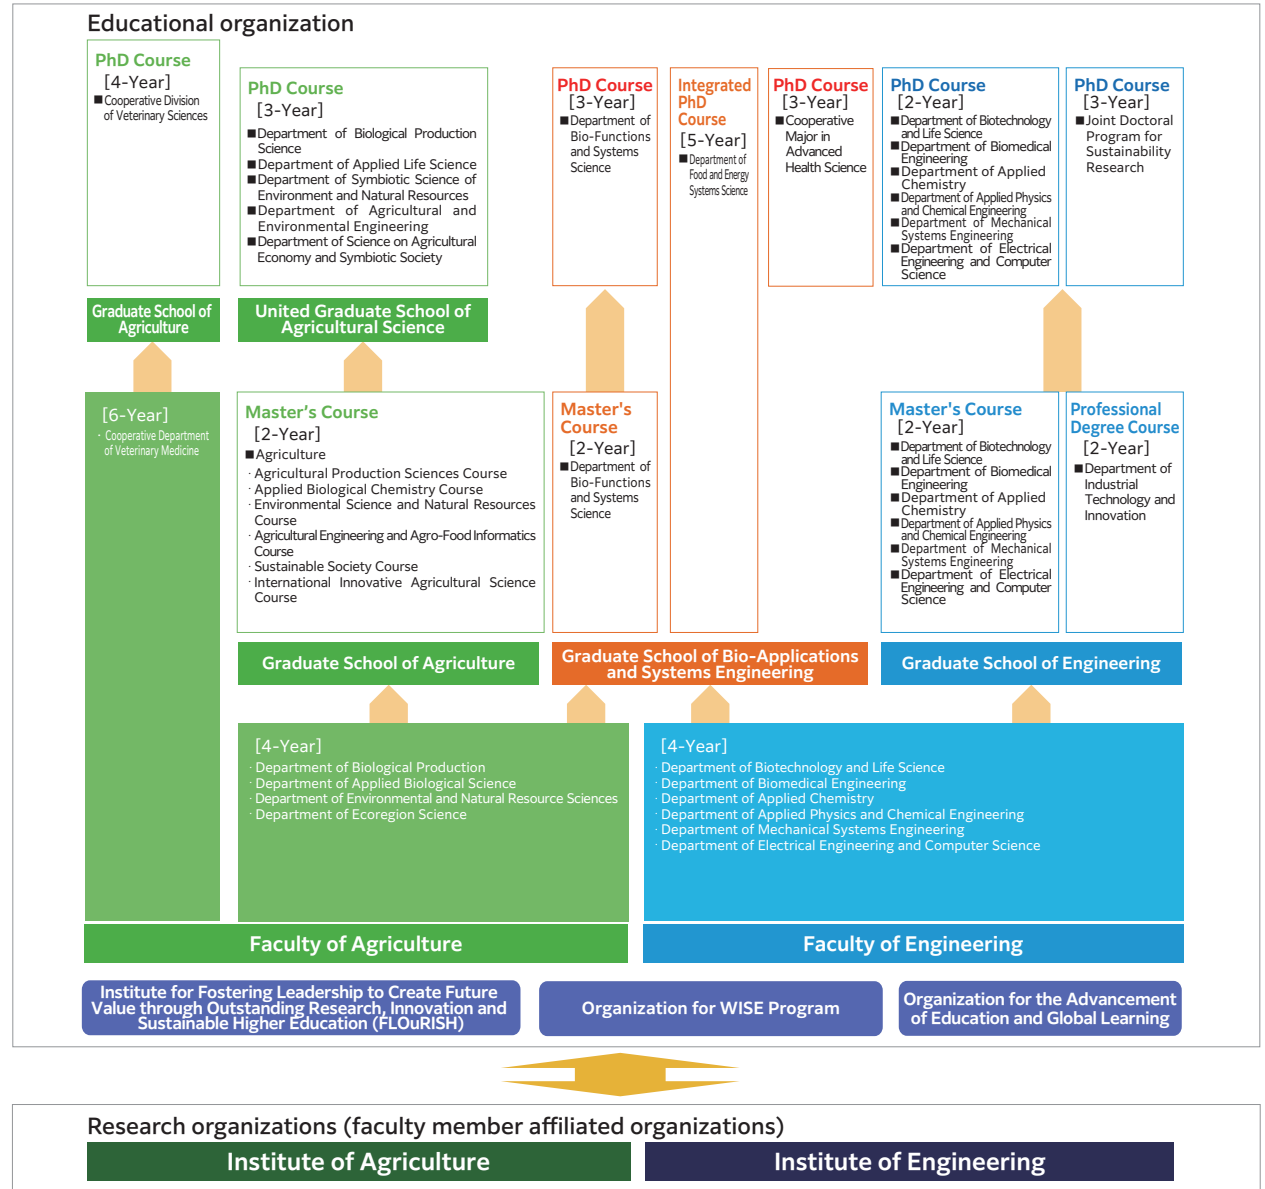

Number of degree recipients until the end of March 2023

Master's	Cumulative totals until 2021-2022	2022-2023
Engineering	12,890	424
Agriculture	7,211	227
Academic	100	1
Technology Management (professional course)	617	38
Total	20,818	690

PhD	Cumulative totals until 2021-2022	2022-2023
Engineering	1,569	57
Agriculture	2,005	40
Academic	88	1
Life science	36	2
Veterinary science	5	16
Total	3,703	116