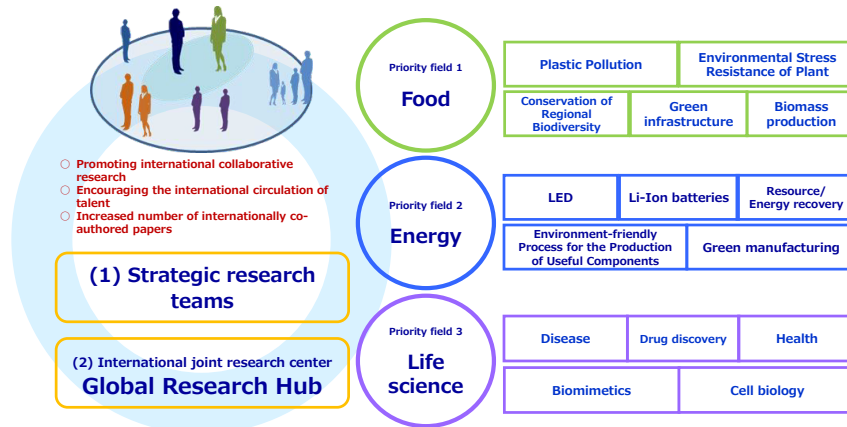

## Number of degree recipients until the end of March 2023

Master's	Cumulative totals until 2021-2022	2022-2023
Engineering	12,890	424
Agriculture	7,211	227
Academic	100	1
Technology Management (professional course)	617	38
<b>Total</b>	<b>20,818</b>	<b>690</b>

PhD	Cumulative totals until 2021-2022	2022-2023
Engineering	1,569	57
Agriculture	2,005	40
Academic	88	1
Life science	36	2
Veterinary science	5	16
<b>Total</b>	<b>3,703</b>	<b>116</b>

We have established **the Institute of Global Innovation Research**, and as a foundation for promoting international collaborative research in three priority areas of food, energy, and life science, we are promoting the enhancement and strengthening of international collaborative research center to strive for world-leading research.