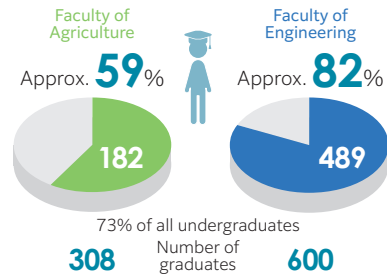

• Undergraduates entering graduate schools after graduation 2002-2023 academic year results