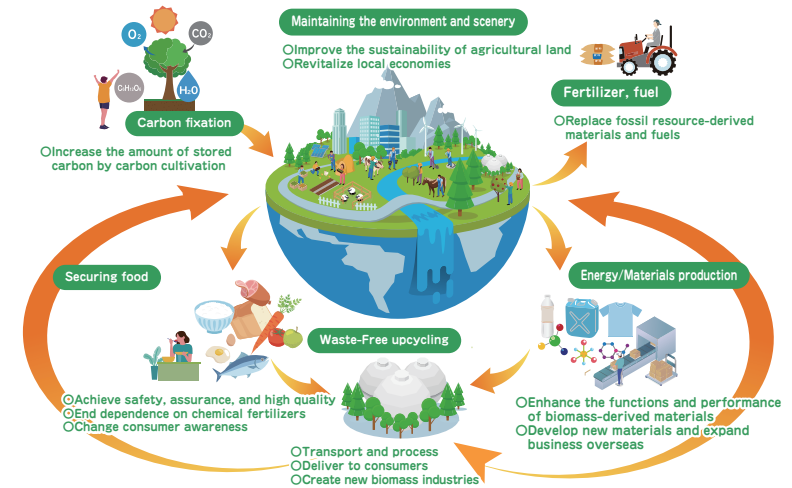

We have established an open innovation platform “Carbon Cultivation Innovation Hub Challenging the Limits of Carbon Negativity”. It is supported by the funding program “COI-NEXT co-creation area/full-scale type” of the Ministry of Education, Culture, Sports, Science and Technology (MEXT).