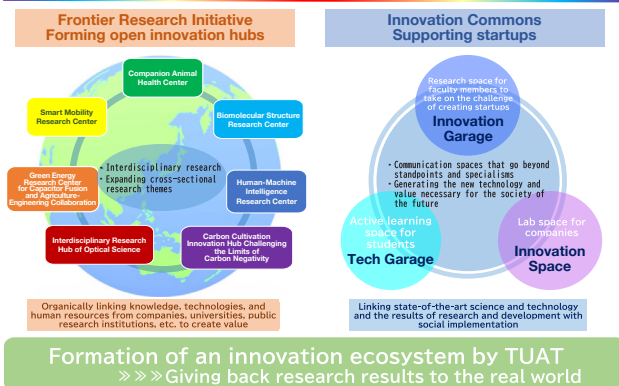

Deep Tech Industrial Development Organization